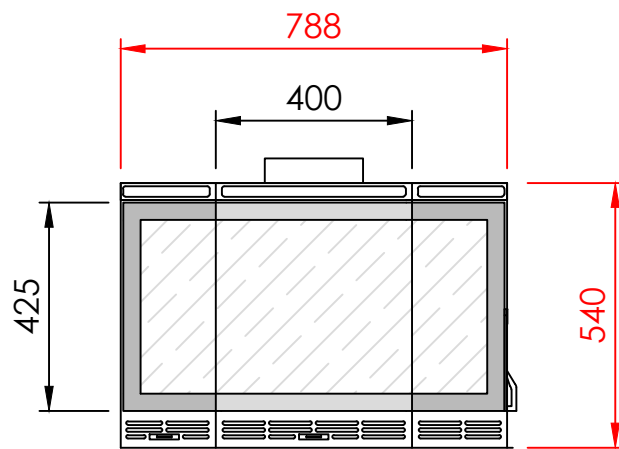

TOP

FRONT

SIDE

Series: **INSERTS**

Model: DESIGN PRISMA

Type: 80/55

Specials: AERO

All dimensions in mm  
 General dimension tolerances up to 7mm  
 All illustrations and drawings are protected by copyright.  
 Exploitation or publication, even of individual details,  
 only with our permission.  
 Technical changes and errors reserved.