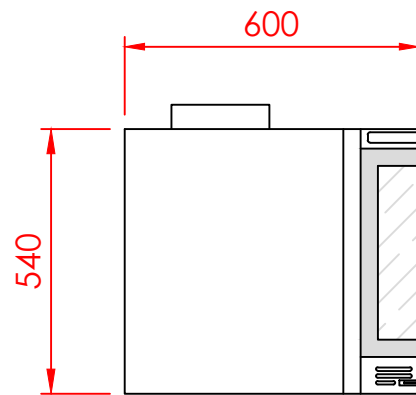

TOP

FRONT

SIDE

Series: **INSERTS**

Model: DESIGN PRISMA

Type: 80/55

Specials: AERO

All dimensions in mm  
 General dimension tolerances up to 7mm  
 All illustrations and drawings are protected by copyright.  
 Exploitation or publication, even of individual details,  
 only with our permission.  
 Technical changes and errors reserved.